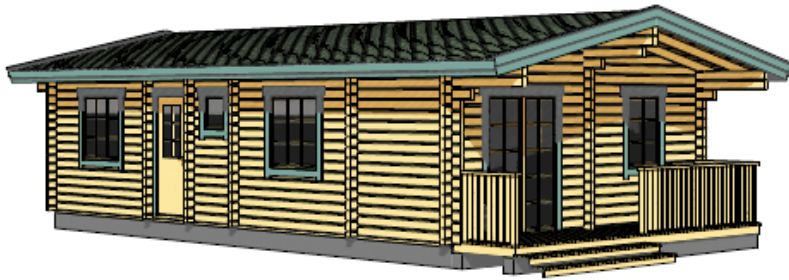

# St Lucia 10.4m x 5.9m Log Home

**Garden Rooms,**  
Beechvista Garden Centre,  
Coldwinter, Ashbourne Rd,  
Finglas Exit off M50,  
Co Dublin.  
01 811 0646  
[www.gardenrooms.ie](http://www.gardenrooms.ie)