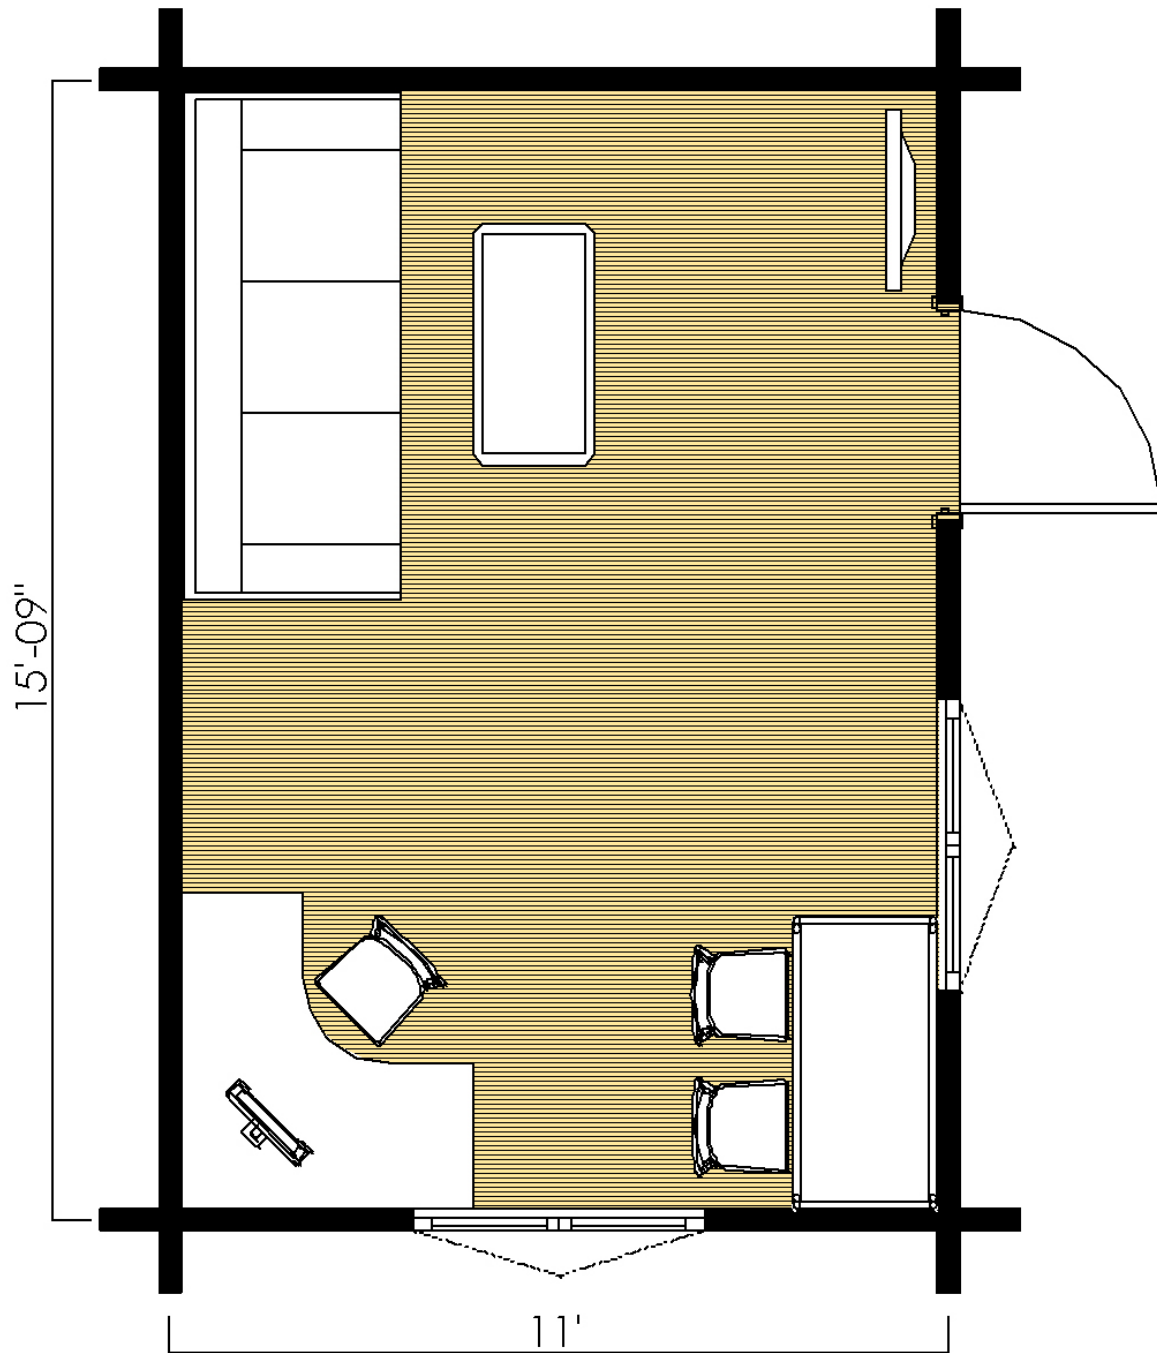

Solis Contemporary Garden Room

Solis 11

Copyright © 2008
Gardenrooms.
Ph: 01 811 0646

Beechvista Garden Centre,
Coldwintar, Ashbourne Rd,
Finglas Exit off M50,
Co Dublin.

Solis 15

Solis 20

Solis 25