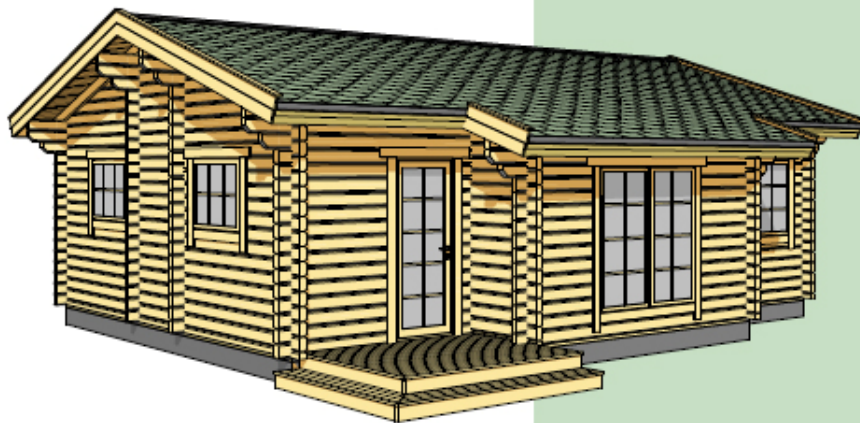

New Orleans Log Home

Garden Rooms,
Beechvista Garden Centre,
Coldwinter, Ashbourne Rd,
Finglas Exit off M50,
Co Dublin.
01 811 0646
www.gardenrooms.ie