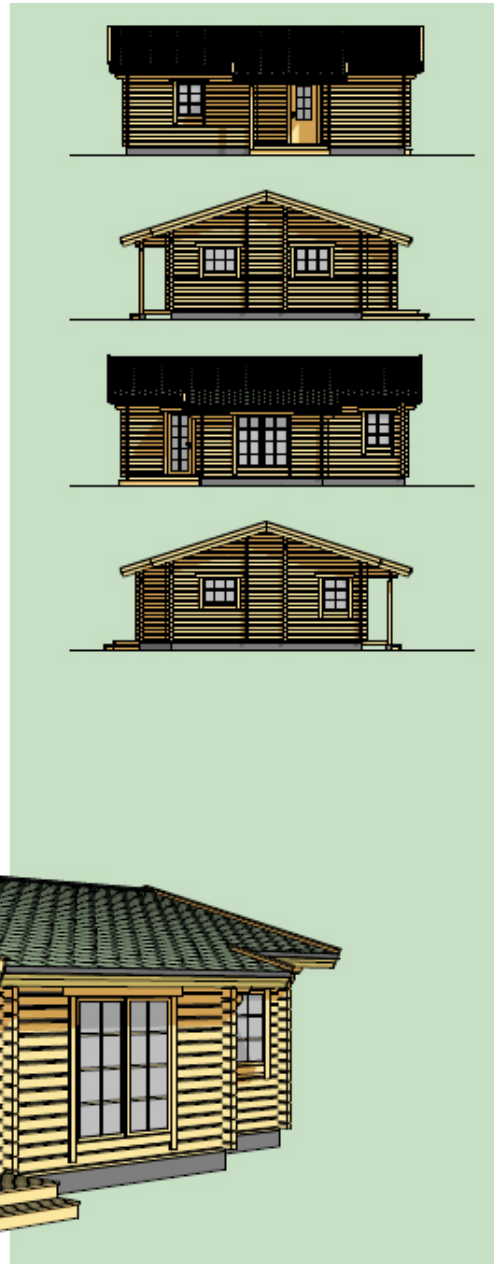

New Orleans Log Home

Garden Rooms,
Beechvista Garden Centre,
Coldwinter, Ashbourne Rd,
Finglas Exit off M50,
Co Dublin.
01 811 0646
www.gardenrooms.ie