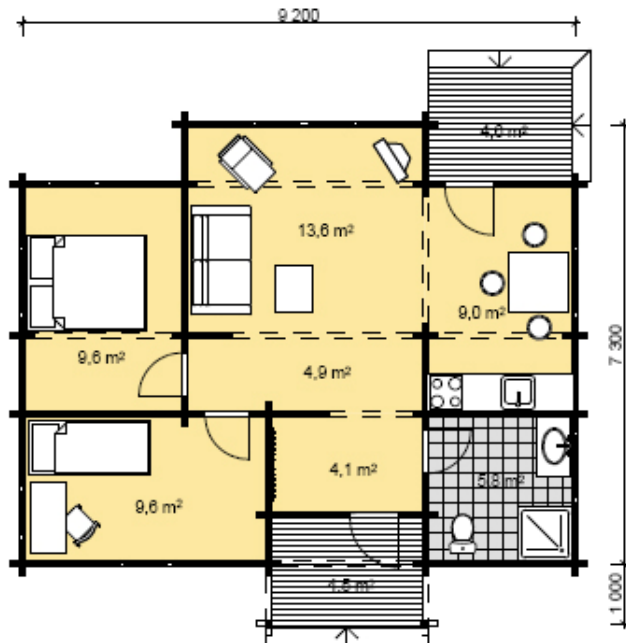

New Orleans Log Home

Garden Rooms,
Beechvista Garden Centre,
Coldwinter, Ashbourne Rd,
Finglas Exit off M50,
Co Dublin.
01 811 0646
www.gardenrooms.ie