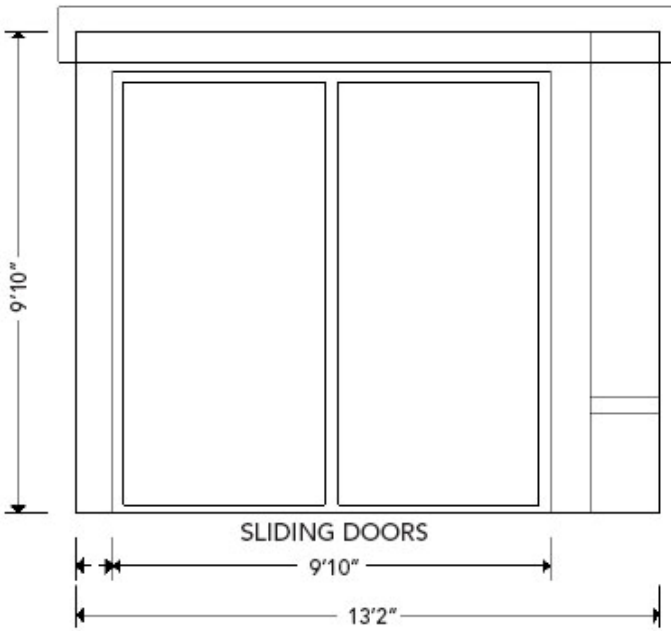

ESCAPE Contemporary Garden Room

ESCAPE Sliding Doors

ESCAPE Folding Doors

FRONT VIEW

PLAN VIEW

120 sq ft

FRONT VIEW

SIDE VIEW