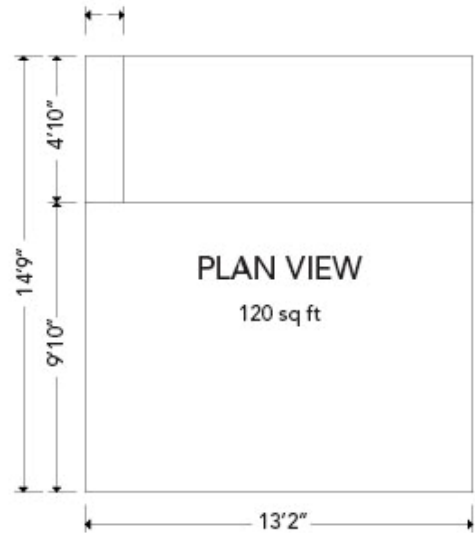

ESCAPE Contemporary Garden Room

ESCAPE Sliding Doors

ESCAPE Folding Doors

FRONT VIEW

PLAN VIEW

120 sq ft

FRONT VIEW

SIDE VIEW