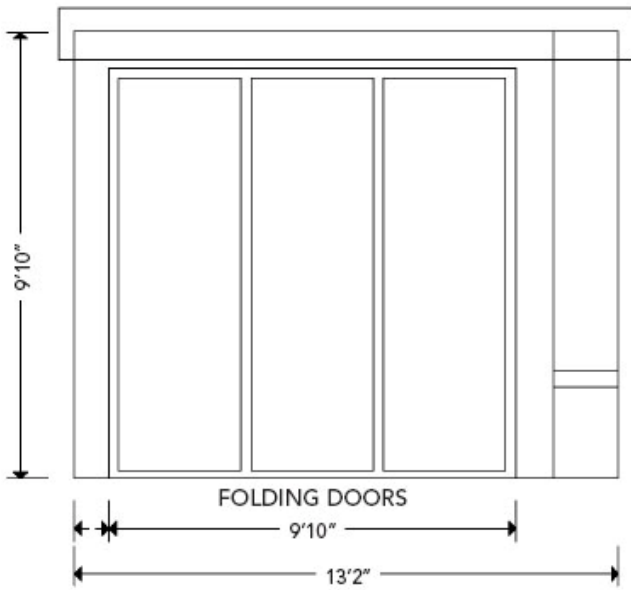

ESCAPE Contemporary Garden Room

ESCAPE Sliding Doors

ESCAPE Folding Doors

FRONT VIEW

PLAN VIEW

120 sq ft

FRONT VIEW

SIDE VIEW