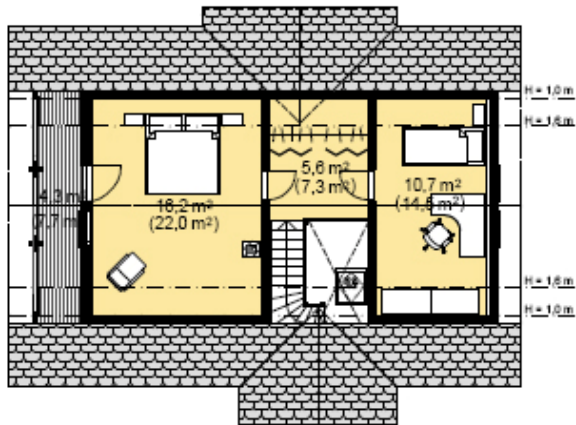

Detroit Log Home

Ground Floor 67,4 m²
 First Floor 32,5 m²
 Terrace 18,4 m²
 Balcony 4,3 m²

Garden Rooms,
 Beechvista Garden Centre,
 Coldwintter, Ashbourne Rd,
 Finglas Exit off M50,
 Co Dublin.
 01 811 0646
www.gardenrooms.ie