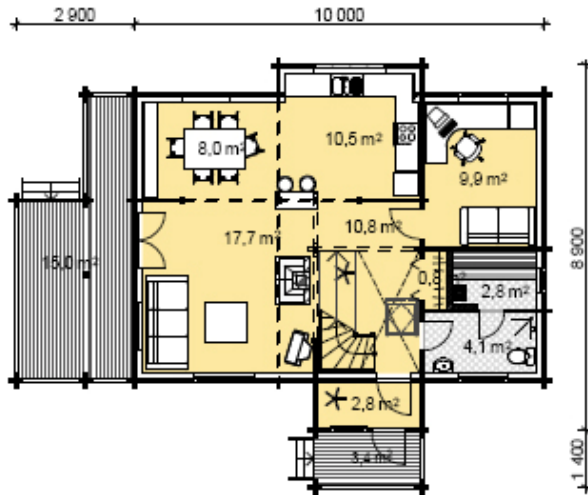

Detroit Log Home

Ground Floor 67,4 m²
 First Floor 32,5 m²
 Terrace 18,4 m²
 Balcony 4,3 m²

Garden Rooms,
 Beechvista Garden Centre,
 Coldwintter, Ashbourne Rd,
 Finglas Exit off M50,
 Co Dublin.
 01 811 0646
www.gardenrooms.ie